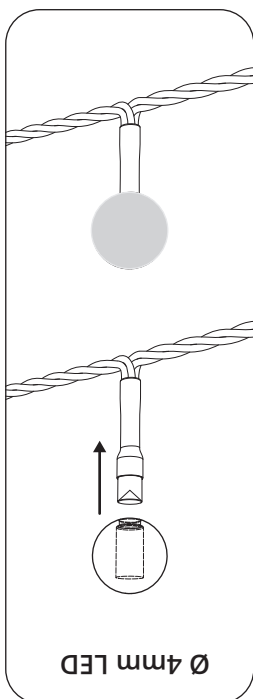

mini caps

help.twinkly.com

www.twinkly.com/certifications

twinkly.com

LEDWORKS SRL
Via Tortona, 37 - 20144
Milano - Italy

Only works with Twinkly Strings

TWC100

MINICAP

100X