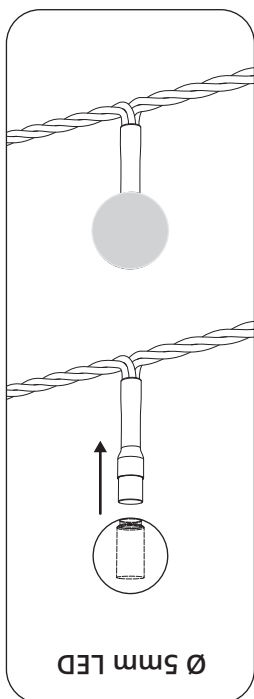

mini caps

help.twinkly.com

www.twinkly.com/certifications

twinkly.com

LEDWORKS SRL
Via Tortona, 37 - 20144
Milano - Italy

Only works with Twinkly Strings

TWC100

MINICAP

100X